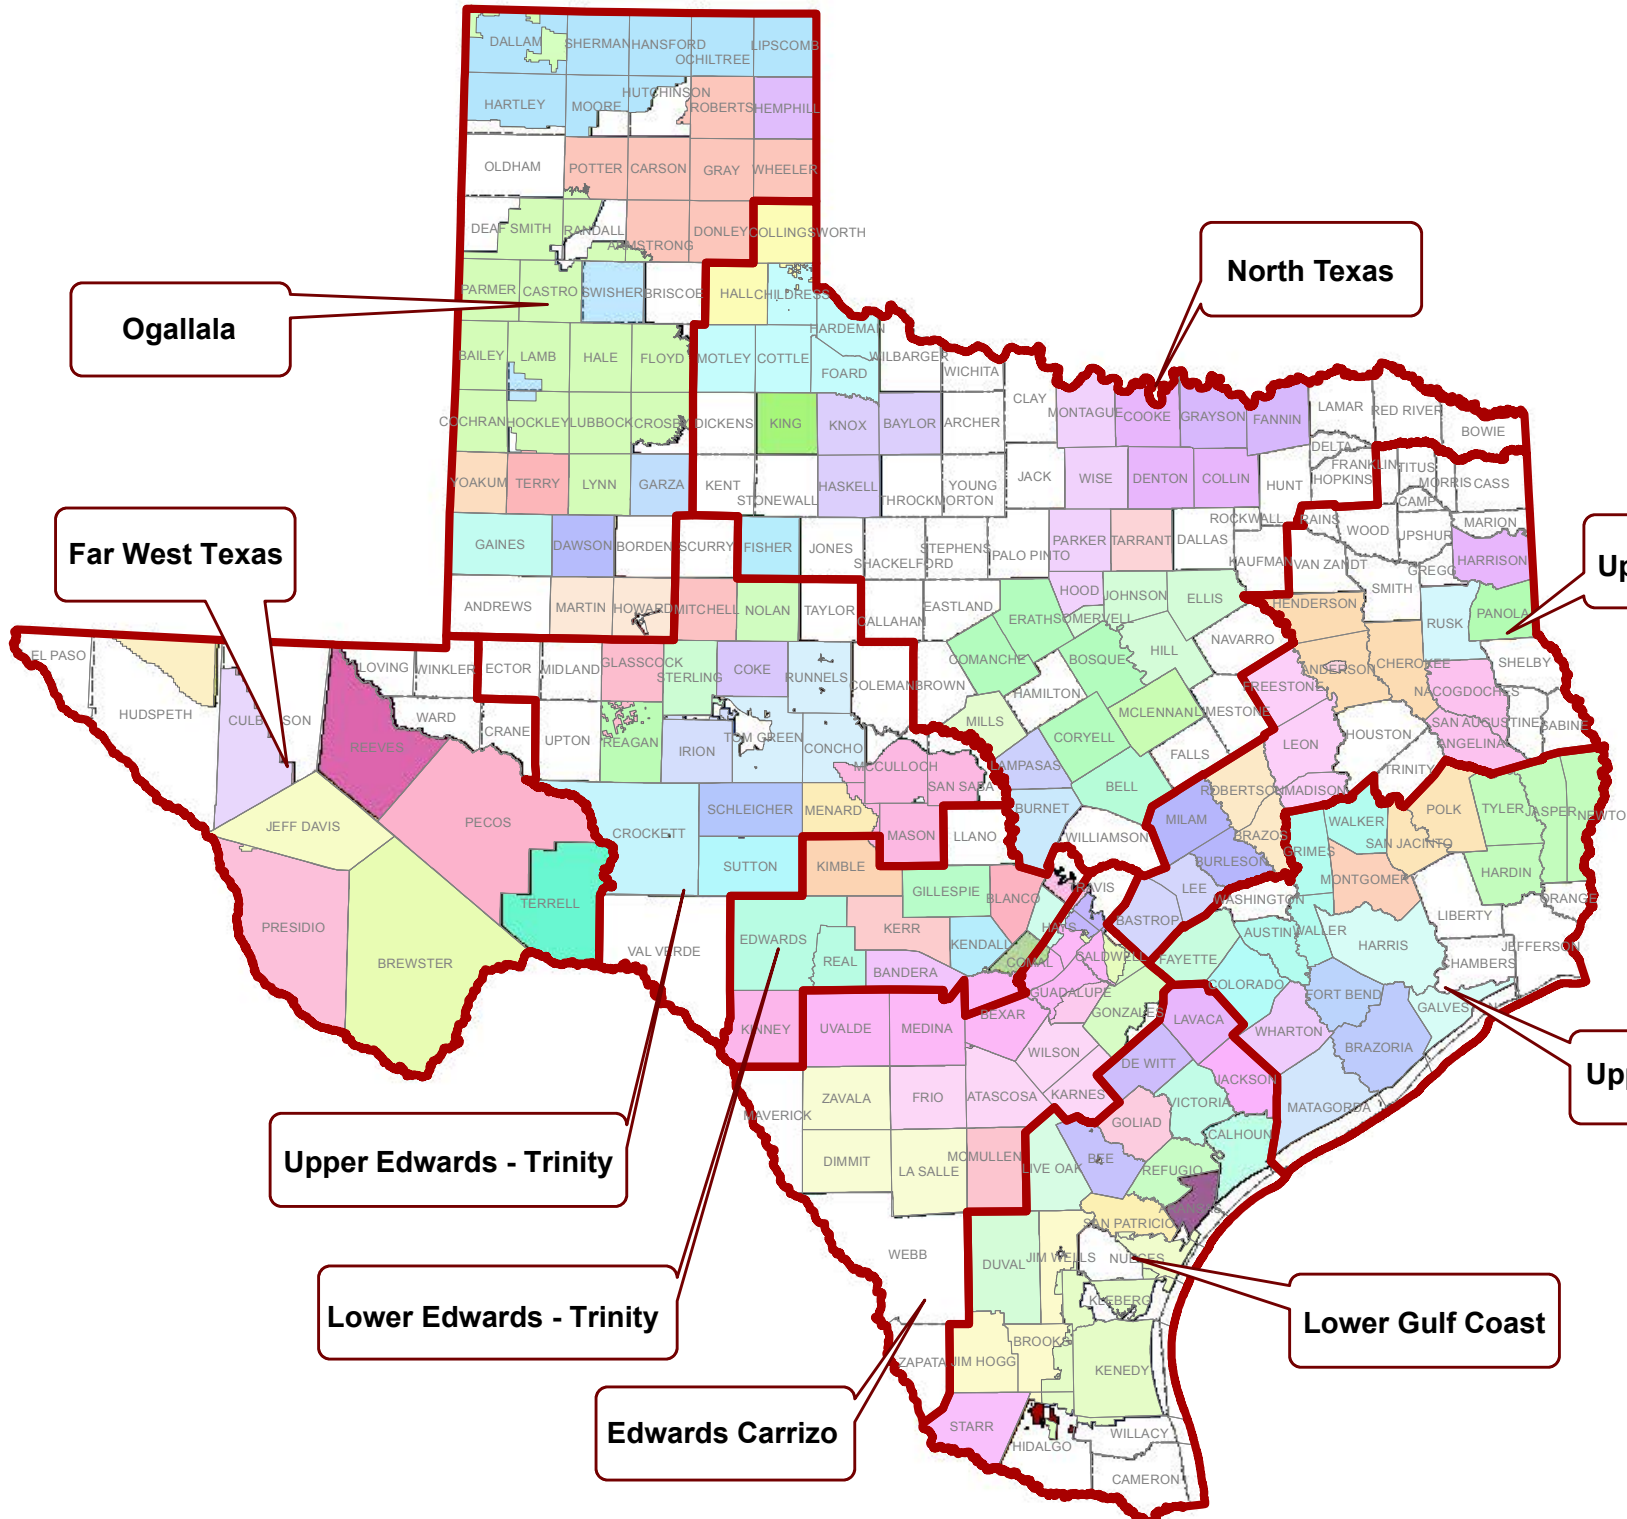

TAGD Bylaws
Appendix B

TAGD Areas

Updated June
2021

Ogallala

North Texas

Far West Texas

Upper Carrizo

Upper Edwards - Trinity

Lower Edwards - Trinity

Edwards Carrizo

Upper Gulf Coast

Lower Gulf Coast

TAGD District Members by TAGD Area

Edwards Carrizo Area

Barton Springs-Edwards
Aquifer CD
Edwards Aquifer Authority
Evergreen UWCD
Gonzales County UWCD
Guadalupe County GCD
Medina County GCD
Plum Creek CD
Uvalde County UWCD
Wintergarden GCD

Far West Texas Area

Brewster County GCD
Culberson County GCD
Hudspeth County UWCD #1
Jeff Davis County UWCD
Middle Pecos GCD
Presidio County UWCD
Reeves County GCD
Terrell County GCD

Lower Edwards Trinity Area

Upper Edwards Trinity Area

Coke County UWCD
Crockett County GCD
Glasscock GCD
Hickory UWCD No. 1
Irion County WCD
Lipan-Kickapoo WCD
Lone Wolf GCD
Menard County UWD
Wes-Tex GCD
Plateau UWCD
Santa Rita UWCD
Sterling County UWCD
Sutton County UWCD